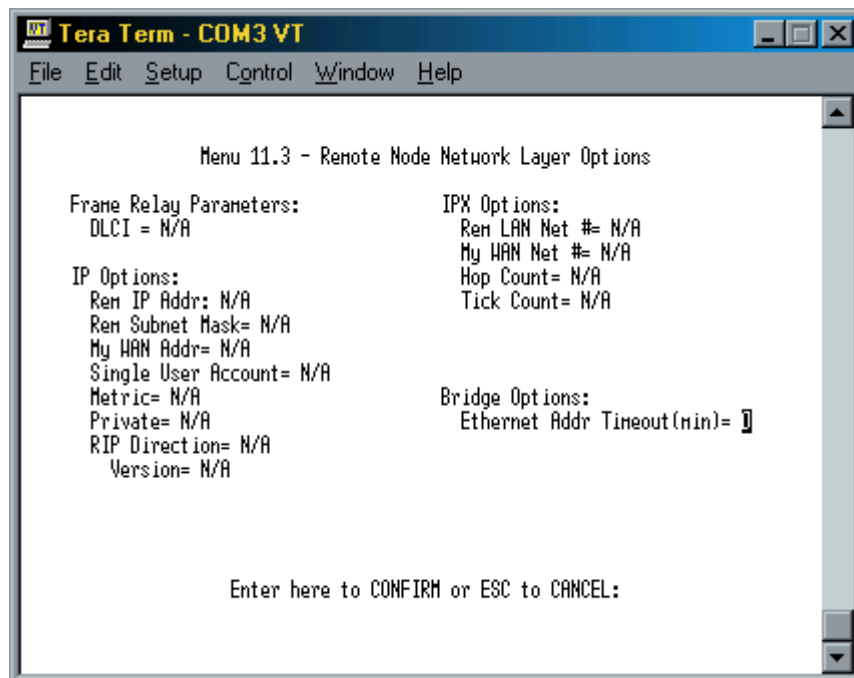

## Beispiel einer geBRIDGten Router-Verbindung zwischen zwei ZyXEL Prestige 681

```
Tera Term - COM3 VT
File Edit Setup Control Window Help

Enter Menu Selection Number: 8

Copyright (c) 1994 - 2001 ZyXEL Communications Corp.
p681-2> ip arp stat
received 1 badtype 0 bogus addr 0 reqst in 0 replies 1 reqst out 1
cache hit 8 (72%), cache miss 3 (27%)
IP-addr      Type      Time Addr      stat iface
192.168.120.160 10 Mb Ethernet 240 00:a0:c5:23:1a:b4 41 enif0
192.168.120.255 10 Mb Ethernet 0 ff:ff:ff:ff:ff:ff 43 NULL
num of arp entry= 2
p681-2> ip route stat
Dest      FF Len Interface Gateway      Metric stat Timer Use
192.168.1.0 00 24 enif0 192.168.120.130 2 001f 0 0
192.168.120.0 00 24 enif0 192.168.120.161 1 041b 0 6
default 00 0 enif0 192.168.120.160 2 001f 0 0
p681-2>
```